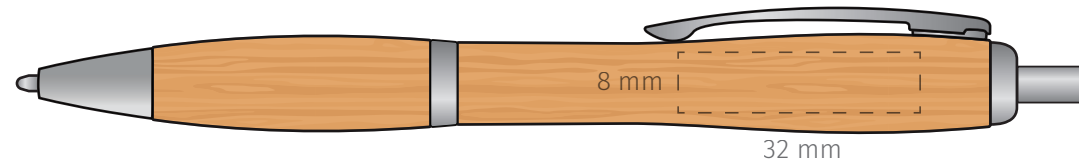

TEMPLATE:
■ NATURA BAMBOO PEN

PAD

ENGRAVE

Item shown at 100% actual size when viewed on A4 paper

BRANDING

Pad print: Maximum branding area 32 x 8 mm
Engrave: Maximum branding area 32 x 7 mm